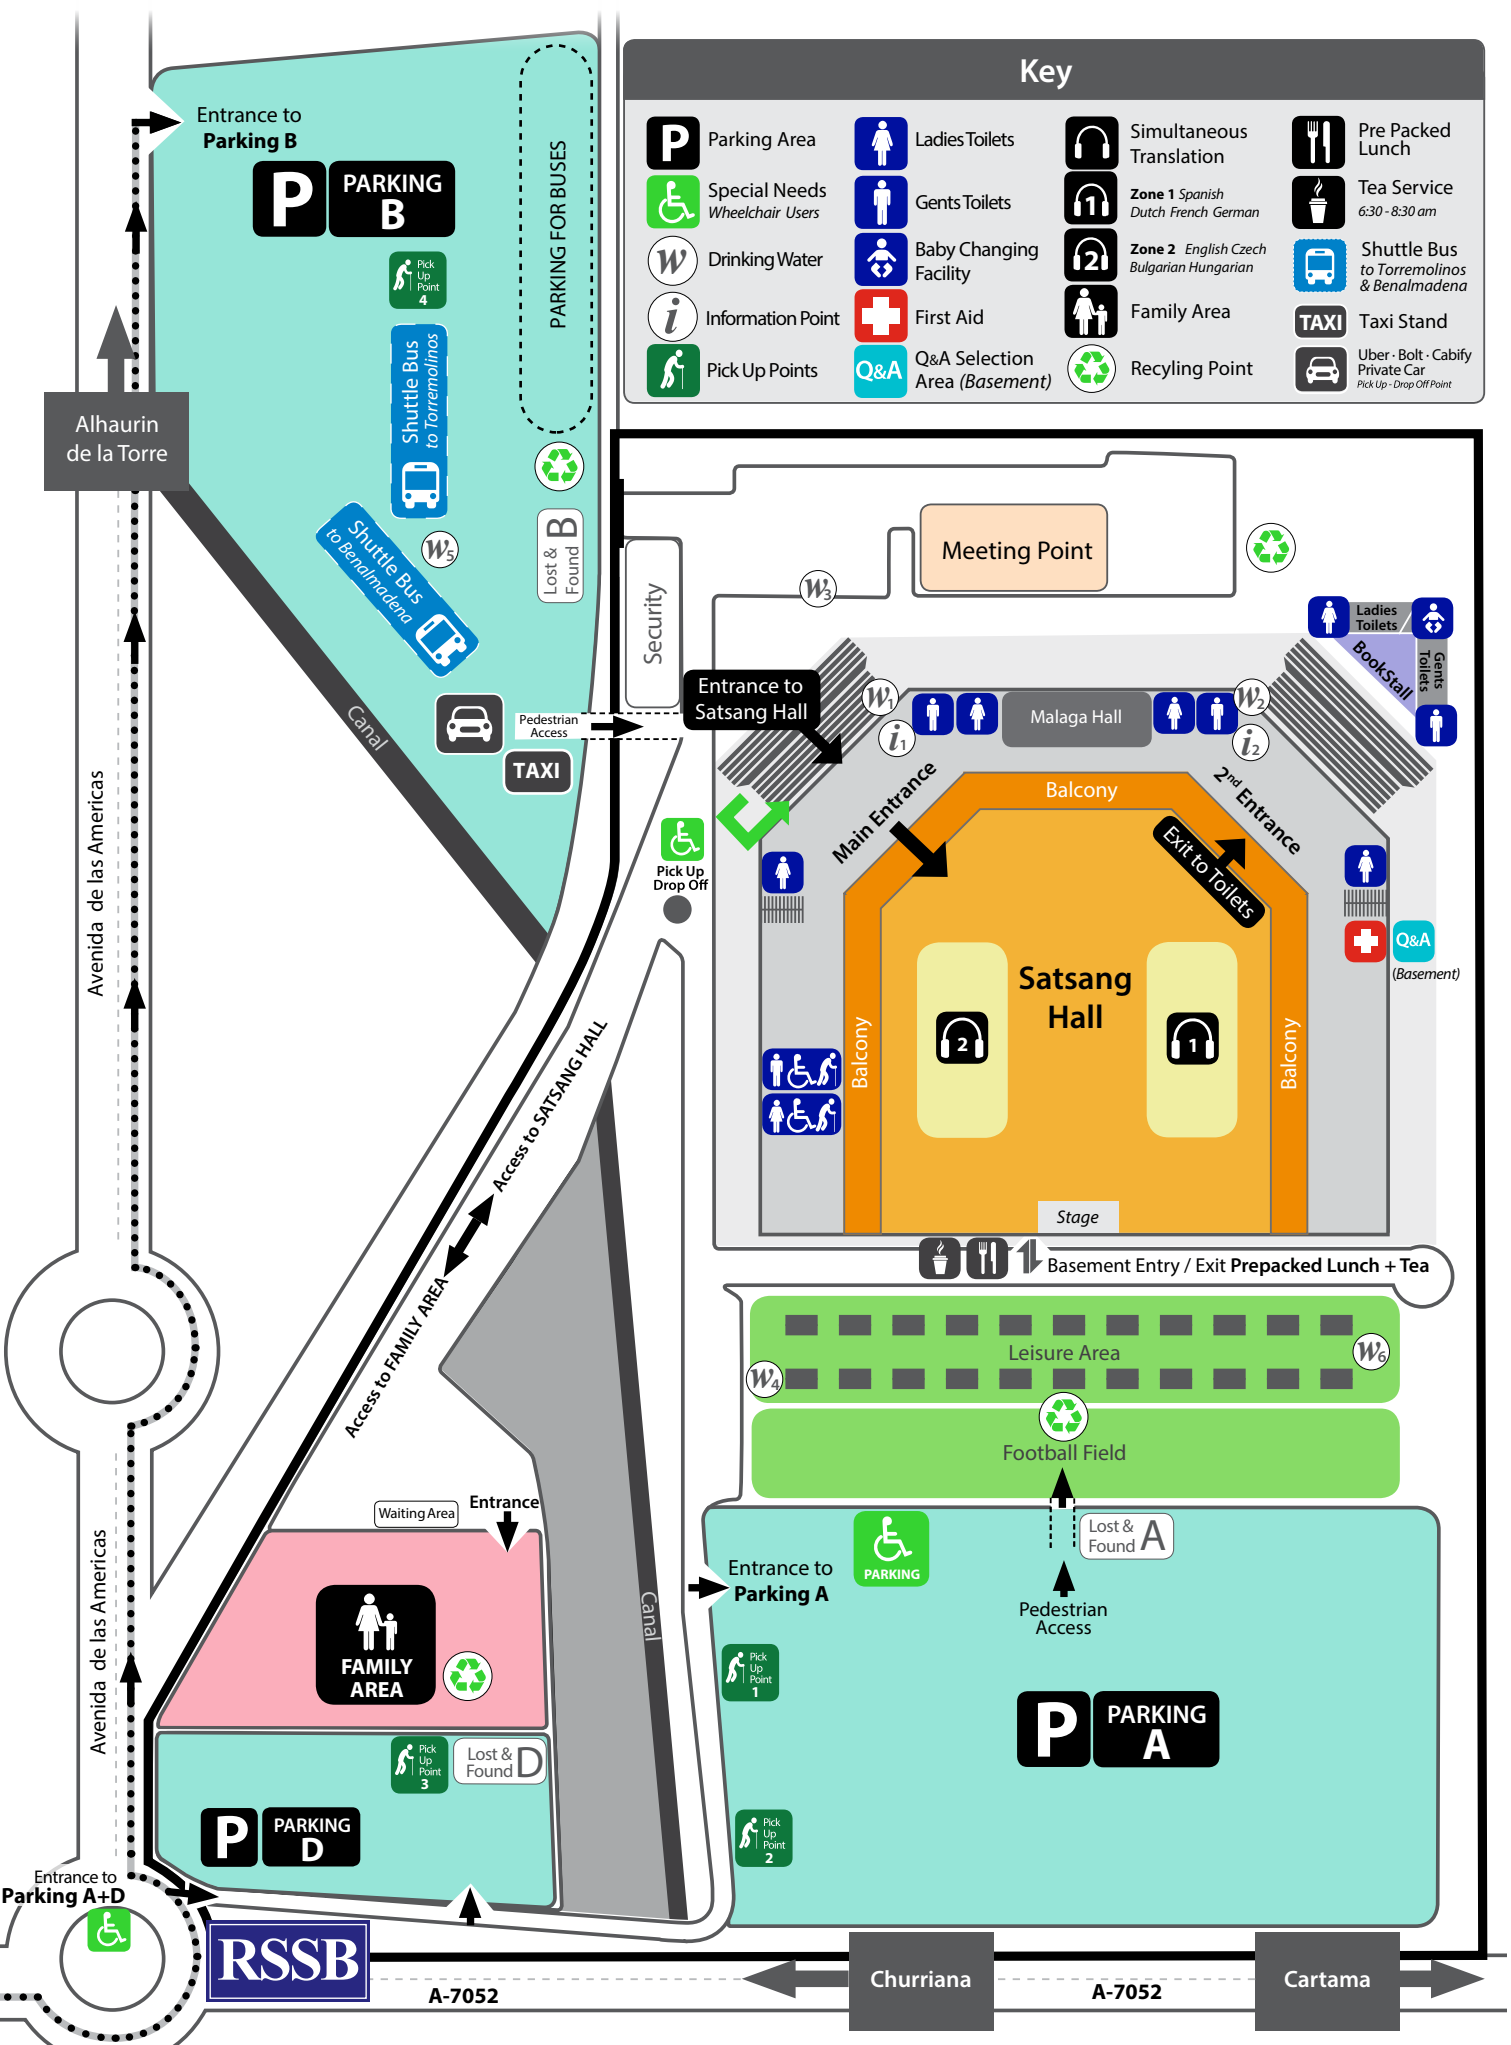

# RSSB SPAIN Satsang Centre Map

Key			
<b>P</b> Parking Area	Ladies Toilets	Simultaneous Translation	Pre Packed Lunch
Special Needs Wheelchair Users	Gents Toilets	Zone 1 Spanish Dutch French German	Tea Service 6:30 - 8:30 am
Drinking Water	Baby Changing Facility	Zone 2 English Czech Bulgarian Hungarian	Shuttle Bus to Torremolinos & Benalmadena
Information Point	First Aid	Family Area	TAXI Taxi Stand
Pick Up Points	Q&A Selection Area (Basement)	Recycling Point	Uber - Bolt - Cabify Private Car Pick Up - Drop Off Point

\* This map is not to scale. February 2026