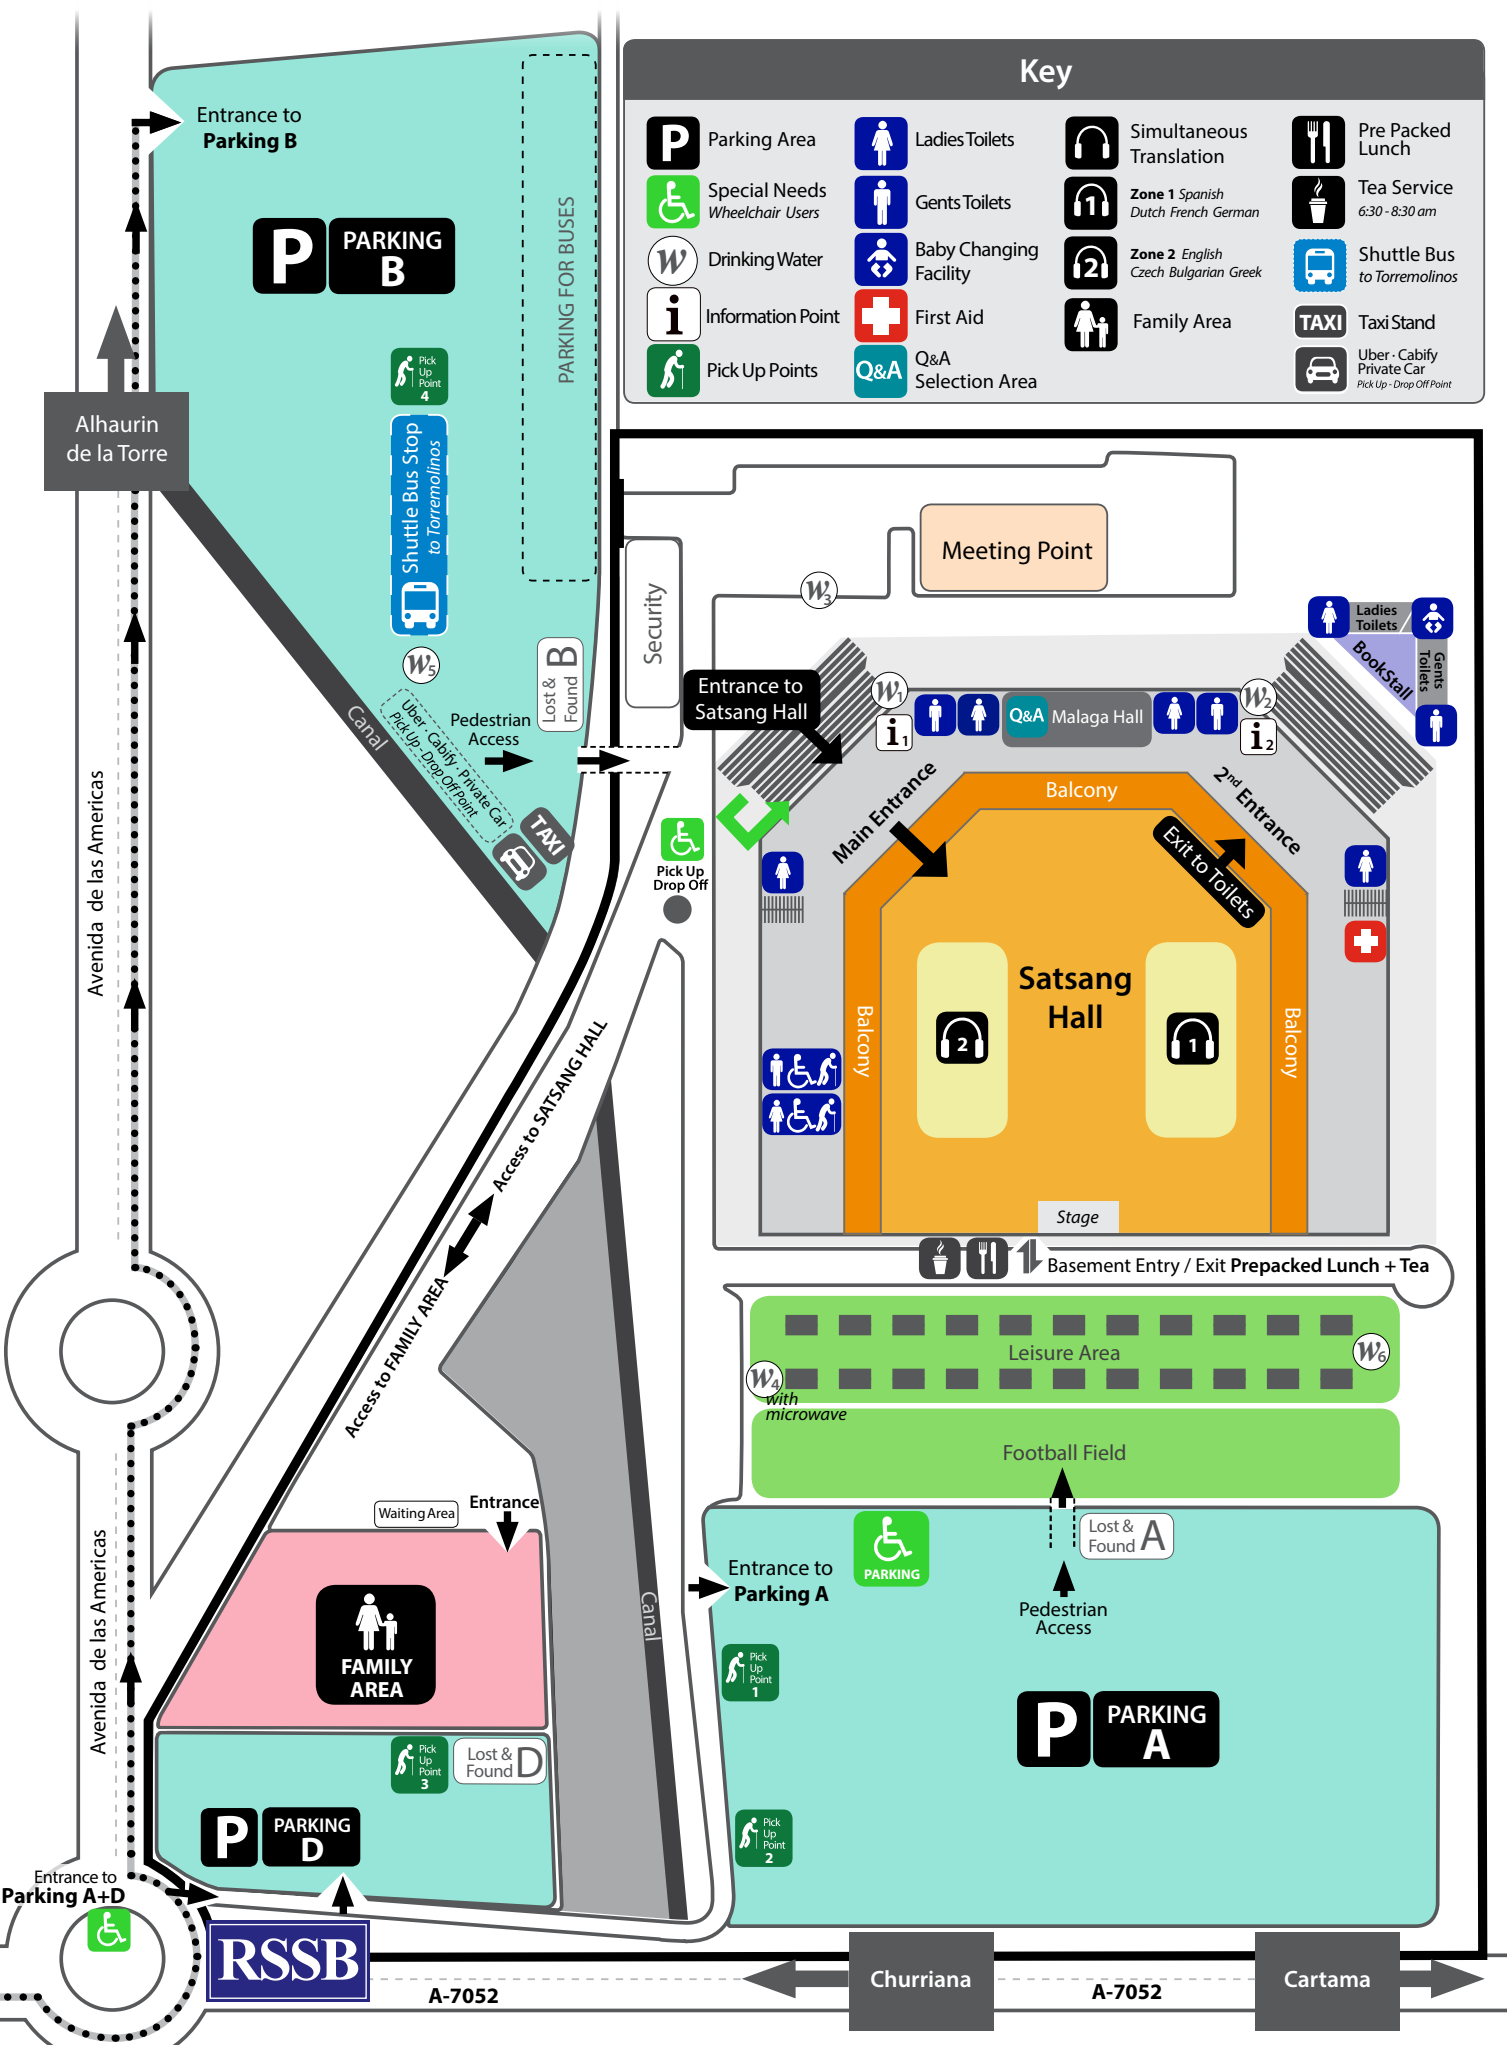

RSSB SPAIN Satsang Centre Map

Key			
P Parking Area	Ladies Toilets	Simultaneous Translation	Pre Packed Lunch
Special Needs Wheelchair Users	Gents Toilets	Zone 1 Spanish Dutch French German	Tea Service 6:30 - 8:30 am
Drinking Water	Baby Changing Facility	Zone 2 English Czech Bulgarian Greek	Shuttle Bus to Torremolinos
Information Point	First Aid	Family Area	TAXI Taxi Stand
Pick Up Points	Q&A Selection Area		Uber - Cabify Private Car Pick Up - Drop Off Point

* This map is not to scale. January 2023