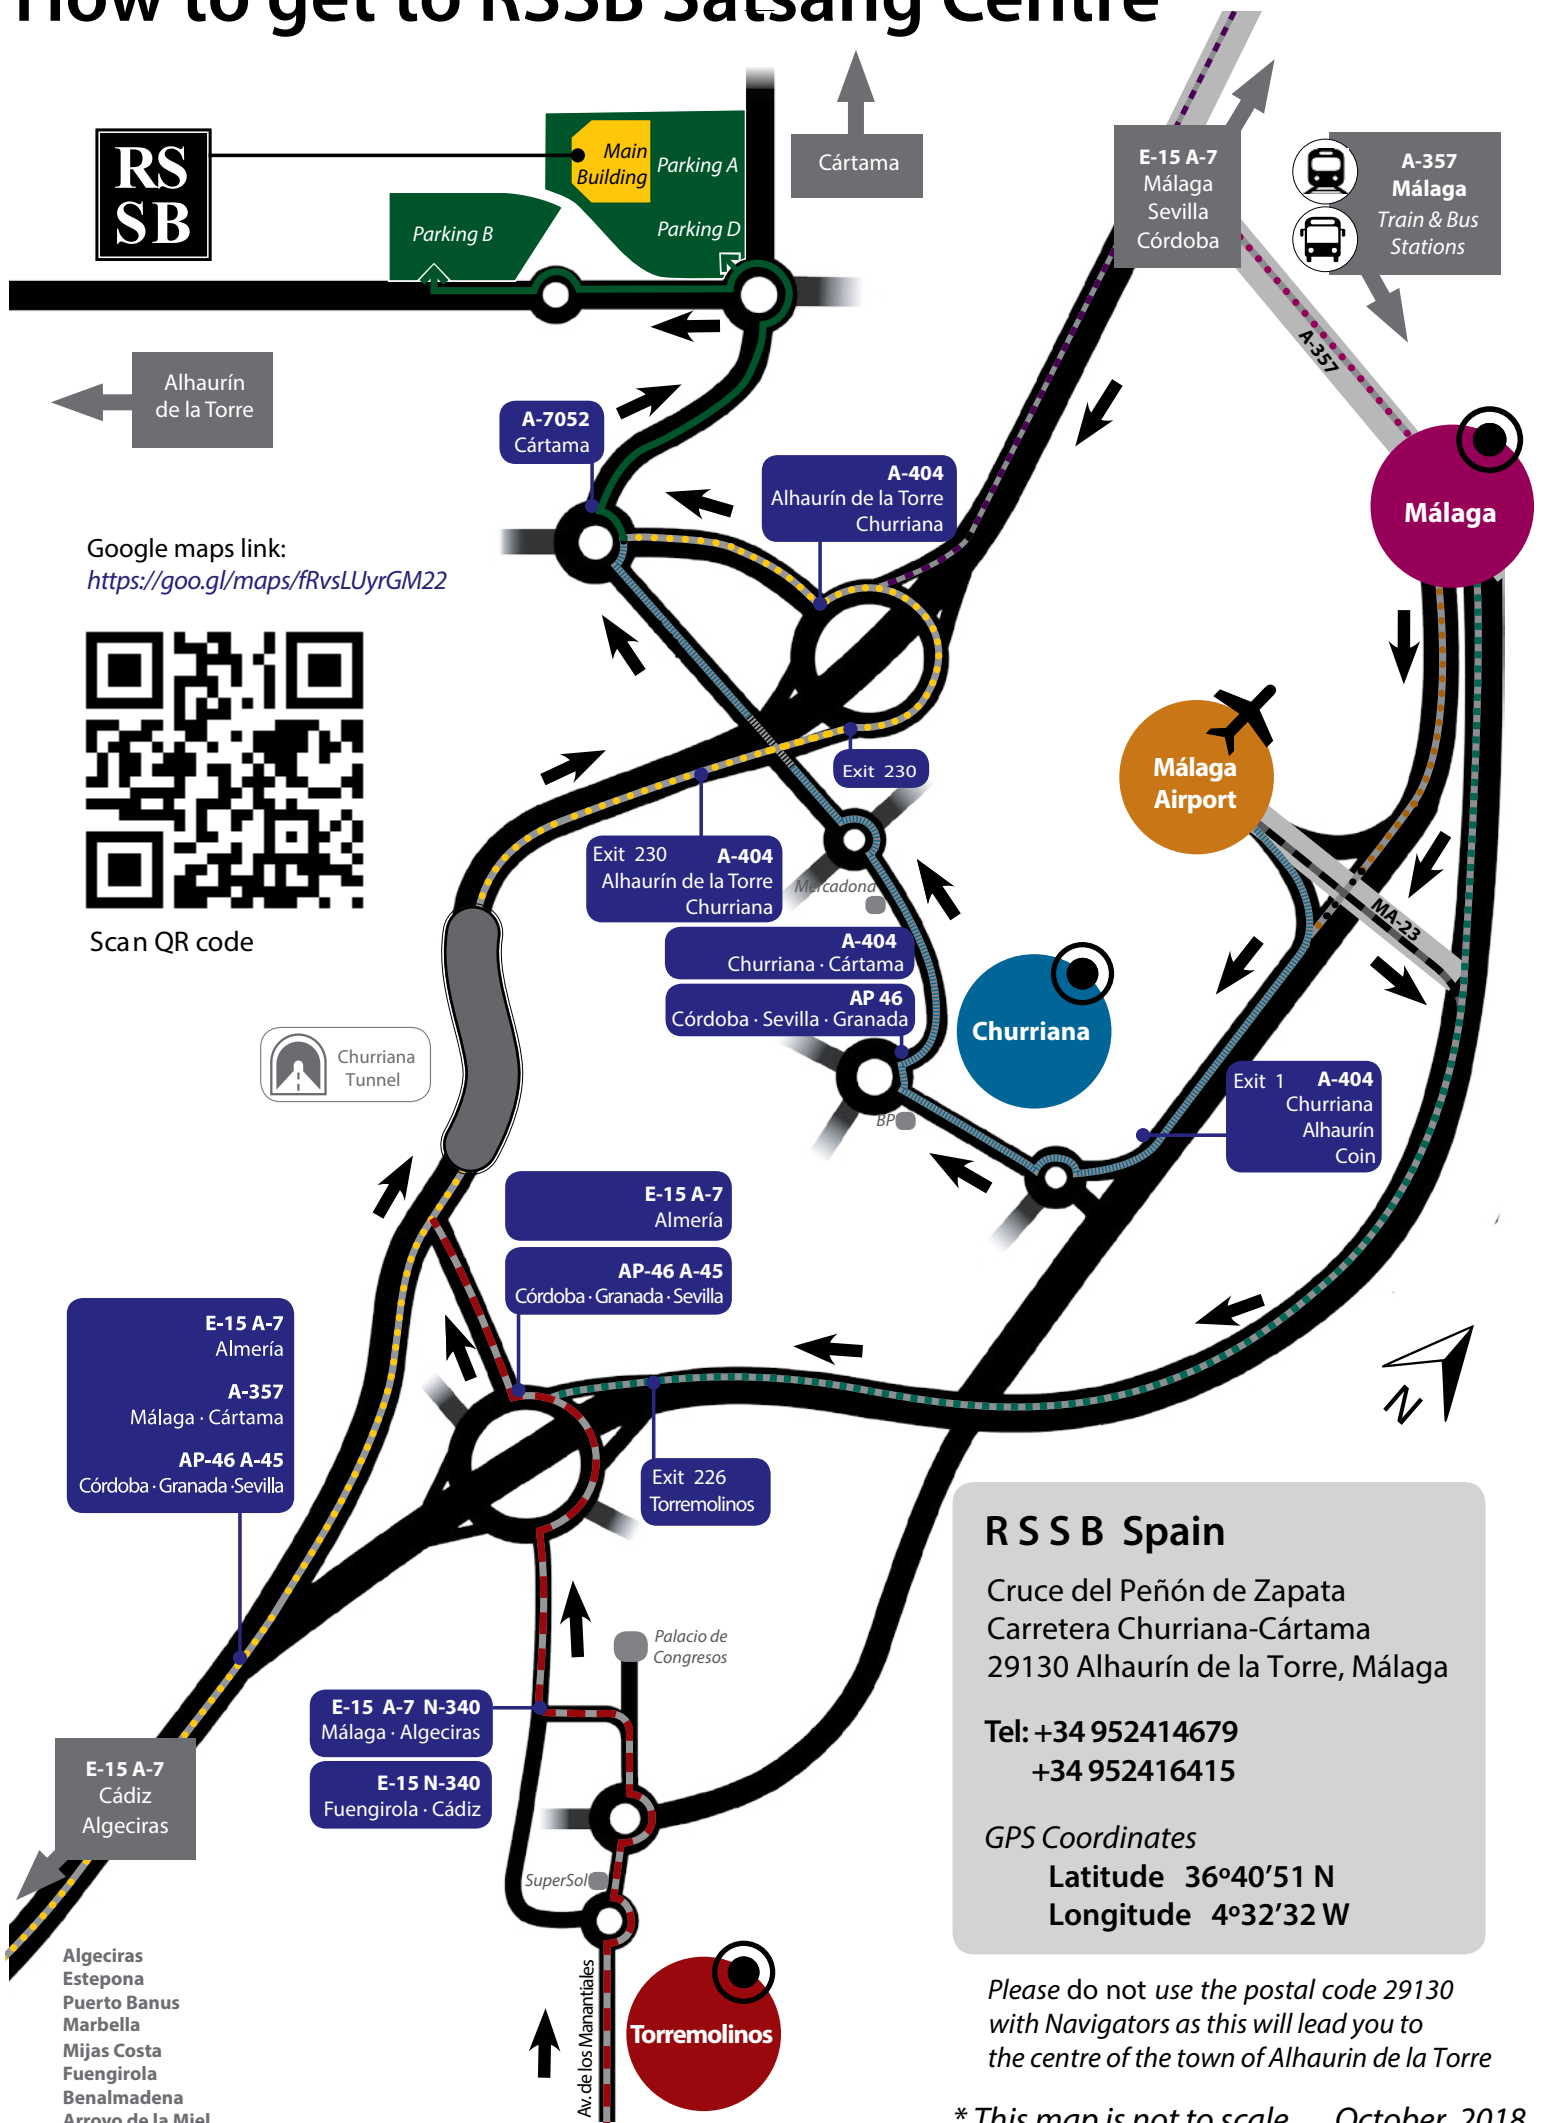

How to get to RSSB Satsang Centre

Google maps link:
<https://goo.gl/maps/fRvsLUyrGM22>

Scan QR code

R S S B Spain
 Cruce del Peñón de Zapata
 Carretera Churriana-Cártama
 29130 Alhaurín de la Torre, Málaga
 Tel: +34 952414679
 +34 952416415
 GPS Coordinates
 Latitude 36°40'51 N
 Longitude 4°32'32 W

Please do not use the postal code 29130 with Navigators as this will lead you to the centre of the town of Alhaurin de la Torre

* This map is not to scale. October 2018

- Algeciras
- Estepona
- Puerto Banus
- Marbella
- Mijas Costa
- Fuengirola
- Benalmadena
- Arroyo de la Miel